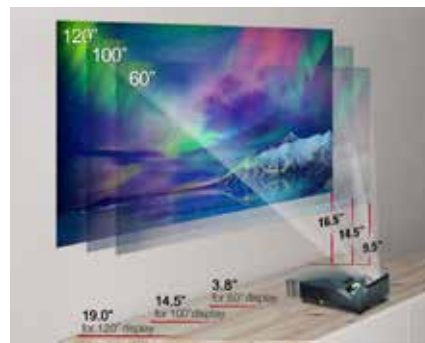

MUSICGO® 360 Pro TWO SCREENS INCLUDED: (1) 120" Outdoor Yard Master 2 Series and (1) Indoor EDGE FREE Fixed Frame Screen

MUSICGO® Sport (Built-in Battery/Power Bank)	MUSICGO® Lite	Indoor EDGE FREE Fixed Frame Projector Screen
MGS-AR100W-120	MGL-AR100W-120	100"(16:9) - CineWhite UHD-B (Works Best in Dark Room Environments)
MGS-AR110W-120	MGL-AR110W-120	110"(16:9) - CineWhite UHD-B (Works Best in Dark Room Environments)
MGS-AR120W-120	MGL-AR120W-120	120"(16:9) - CineWhite UHD-B (Works Best in Dark Room Environments)
MGS-AR103C2-120	MGL-AR103C2-120	103"(16:9) - CLR® 2 (Ceiling Ambient Light Rejecting Screen)
MGS-AR103C3-120	MGL-AR103C3-120	103"(16:9) - CLR® 3 (Ceiling Ambient Light Rejecting Screen)
MGS-AR115C3-120	MGL-AR115C3-120	115"(16:9) - CLR® 3 (Ceiling Ambient Light Rejecting Screen)
MGS-AR123C3-120	MGL-AR123C3-120	123"(16:9) - CLR® 3 (Ceiling Ambient Light Rejecting Screen)

CineWhite UHD-B

Award winning screen material, ISF Certified, 1.3 Gain. 4K Ultra HD and Active 3D Projection Ready. Features 180 degree viewing angle with fully black backed front projection screen material. Mildew resistant, and easy to clean with soap and water. Compatible with Standard, Short Throw, UHD/HD projectors.

CLR®2

Ceiling Ambient Light Rejecting material absorbs up to 65% of overhead lighting, 120° Viewing Angle with 0.9 Gain – 8K/4K Ultra HD and Active 3D Ready. Compatible with Ultra and Short throw projectors, Anti-Scratch Surface

CLR®3

Ceiling Ambient Light Rejecting material absorbs up to 80% of overhead lighting, 170° Viewing Angle with 0.8 Gain – 8K/4K Ultra HD and Active 3D Ready. Compatible with Ultra-short throw projectors.